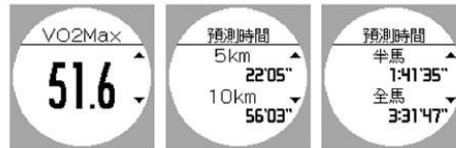

VO2 Max (maximal oxygen uptake)